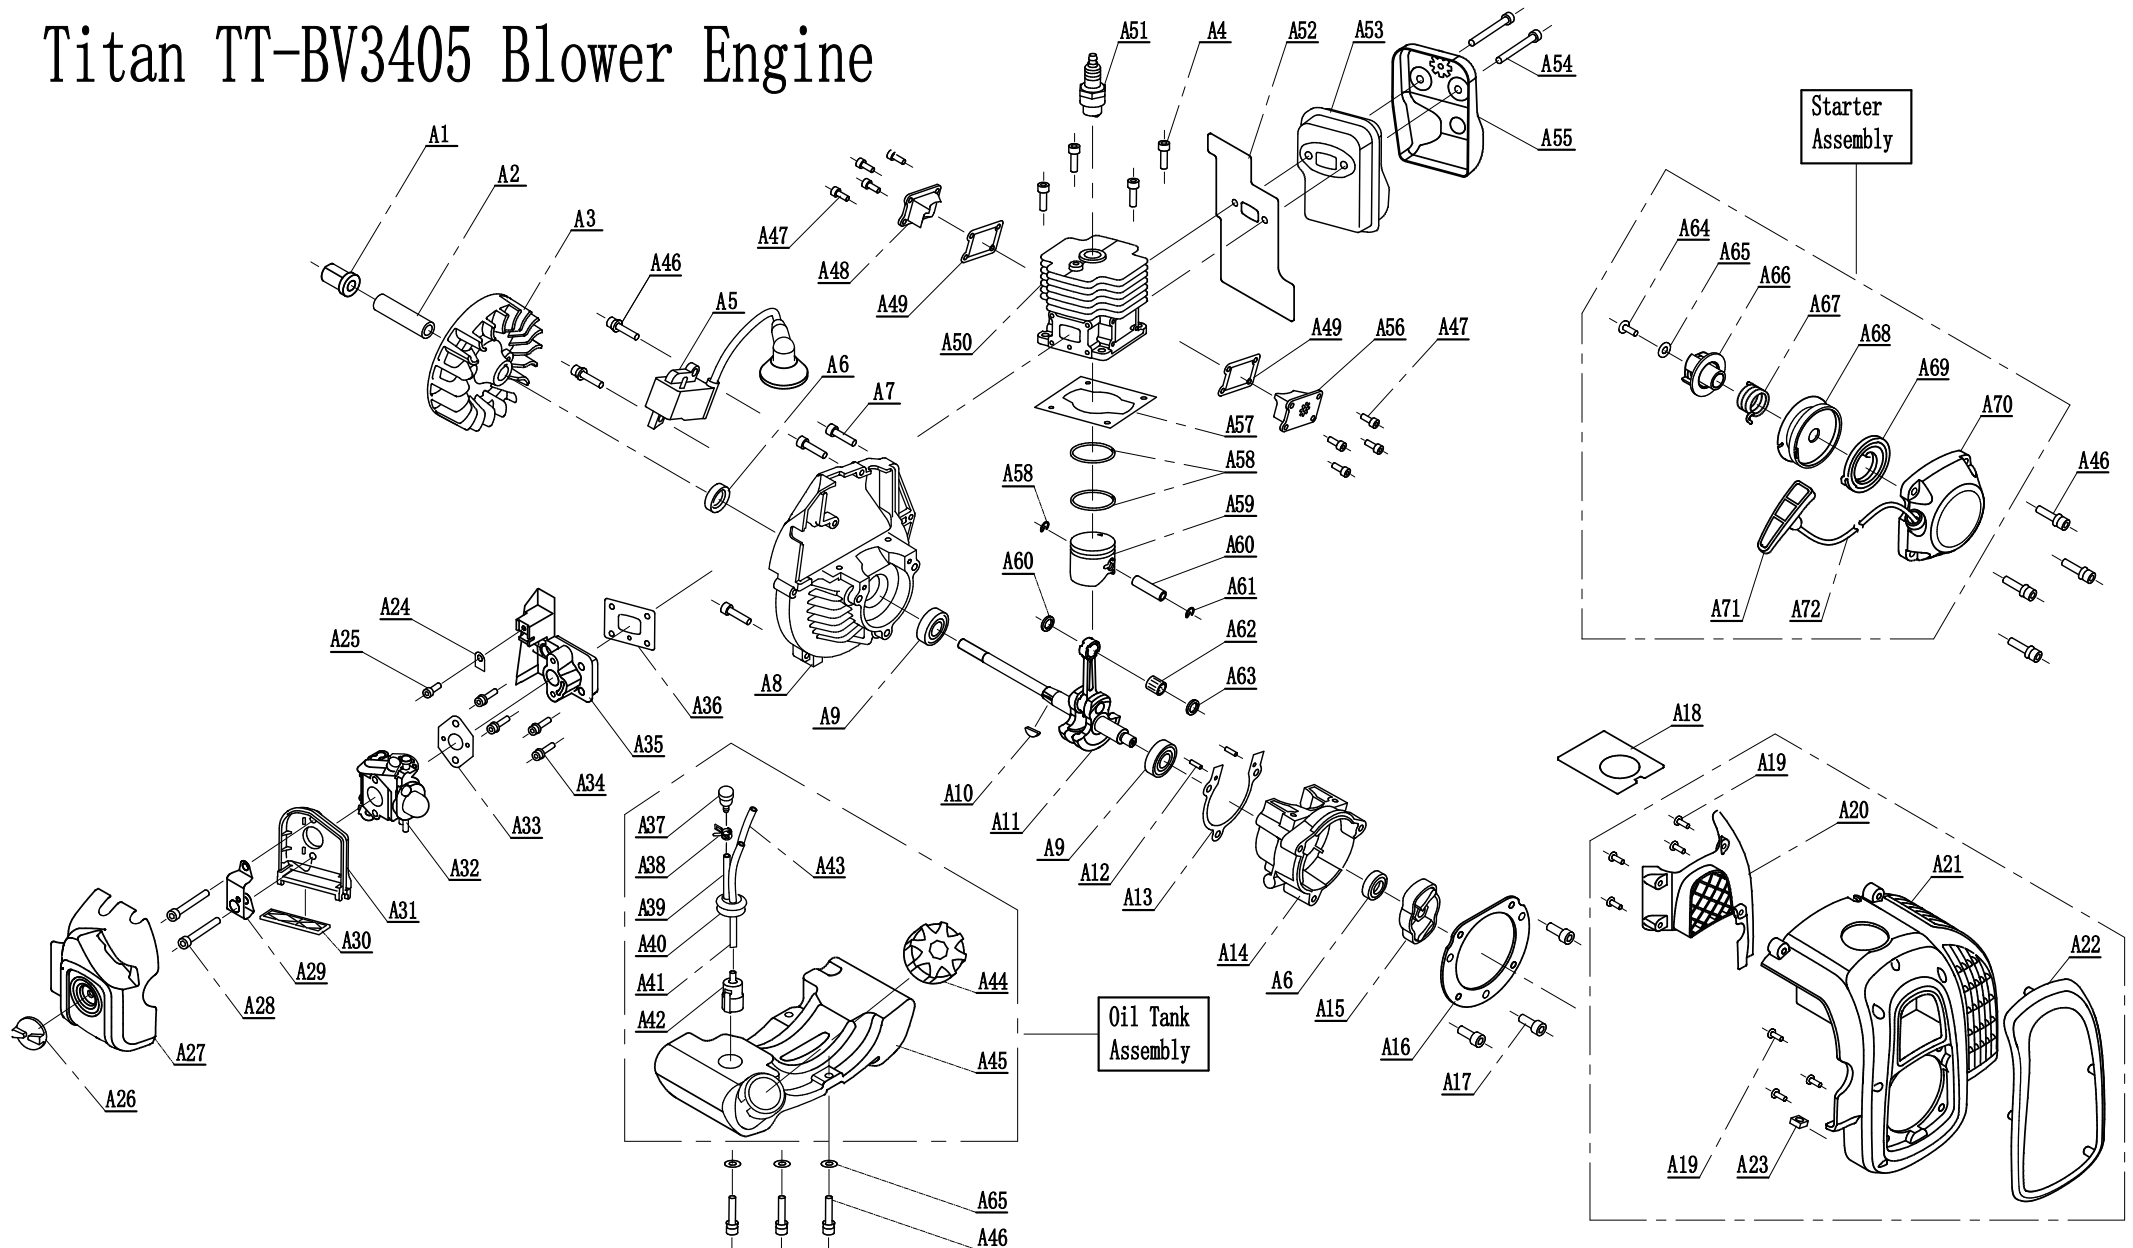

# Titan TT-BV3405 Blower Engine

Part No	Qty	Description	Part No	Qty	Description	Part No	Qty	Description	Part No	Qty	Serial No	Name	Qty													
A69	1	Spring	A59	1	Piston	A49	2	Scavenging Port Cap Washer	A39	1	Fuel Pipe 2. 5x5x40	A29	1	Air Filter Plate	A19	1	Bolt ST3. 5X10	8	A9	1	Bearing 6001	2				
A70	1	Starter Cover	A60	1	Piston Pin	A50	1	Cylinder	A40	1	Pipe Set	A30	1	Filter Screen	A20	1	Guide Plate	1	A10	1	Key 3x5x13	1				
A71	1	Starter Knob	A61	1	Piston Nap	A51	2	Spark Plug (BM6A)	A41	1	Fuel Pipe 3x5x190	A31	1	Air Filter Set	A21	1	Cover of Cylinder	1	A11	1	Crankshaft	1	A1	1	Impeller shaft	1
A72	1	Rope 3x800	A62	1	Bearing 8x11x9	A52	1	Muffler Gasket	A42	1	Fuel Filter	A32	1	Carburetor	A22	1	Decorated Frame	1	A12	1	Pin 5x10	2	A2	2	Sleeve 8. 5X14X52	1
A73	4	Bolt M5x20	A63	2	Washer	A53	1	Muffler	A43	1	Fuel Pipe 2. 5x5x80	A33	1	Carburetor Gasket	A23	1	Square Nut M5	1	A13	1	Crankcase Gasket	1	A3	1	Rotor	1
			A64	1	Bolt M5X10	A54	1	Bolt M5X55	A44	2	Oil Tank Cap	A34	1	Bolt M4x20	A24	4	Bearing Plate	1	A14	1	Left Crankcase	1	A4	1	Bolt M5X16	4
			A65	7	Washer 5. 2x12x1	A55	1	Heat Insulation Muffler	A45	1	Oil Tank	A35	1	Insulator	A25	1	Bolt M4X10	1	A15	1	Start plate	1	A5	1	Ignition Coil	1
			A66	1	Ratchet	A56	1	Left Scavenging Port Cap	A46	1	Bolt M5x20	A36	7	Insulator Gasket	A26	1	Air Filter Fixed Nut	1	A16	1	Starter Connection plate	1	A6	1	Oil Seal 12x22x7	2
			A67	1	Torsion Spring	A57	1	Cylinder Gasket	A47	1	Bolt M4X12	A47	8	Suction Mouth	A27	1	Air Filter Cover	1	A17	3	Bolt M6X12	3	A7	3	Bolt M5X20	3
			A68	1	Rope Wheel	A58	1	Piston Ring	A48	2	Right Scavenging Port Cap	A48	1	Clamp	A28	1	Bolt M5X45	2	A18	2	Cylinder Cover Plate	1	A8	1	Right Crankcase	1